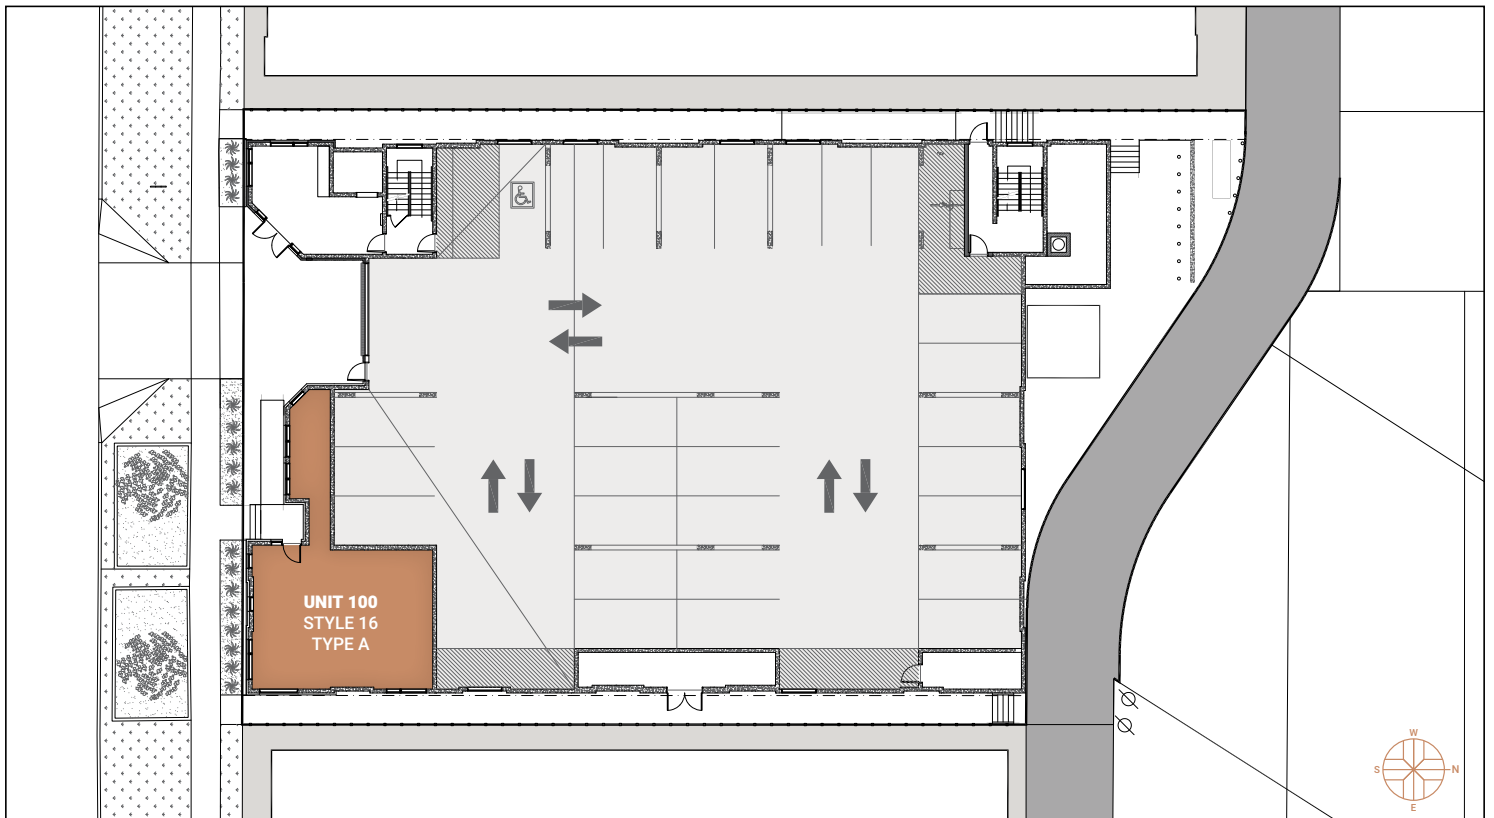

## GROUND LEVEL

UNIT 100, PARKING GARAGE, LOBBY

JEFF  
PARK  
FLATS

**LEVELS 2-5**  
UNITS 201-515